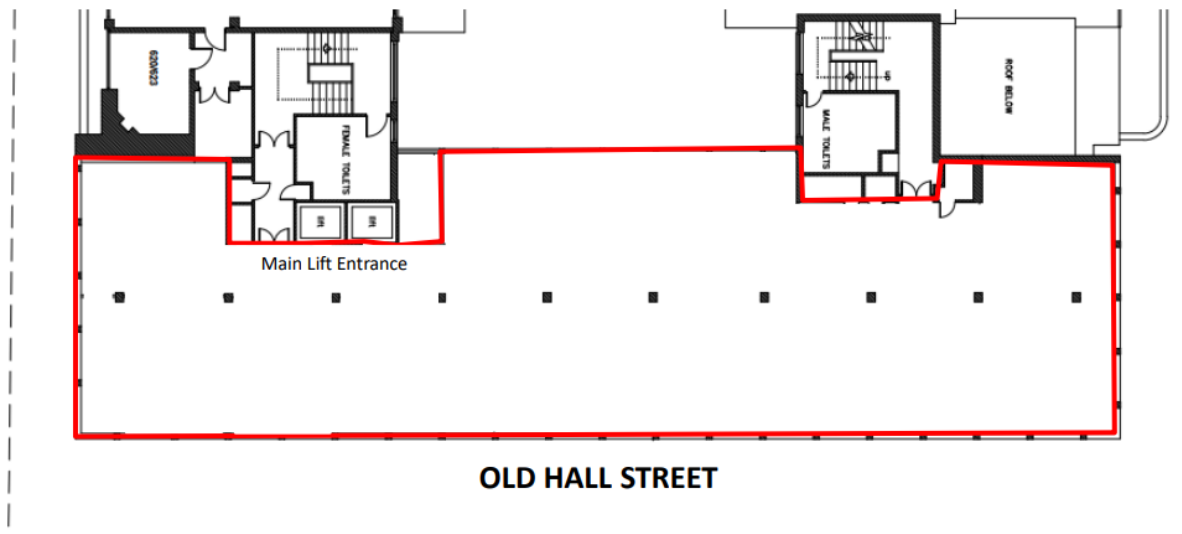

Typical Cotton House Floor Plan – 4,919 Sq. Ft

Typical Cotton House Floor Plan – 4,919 Sq. Ft